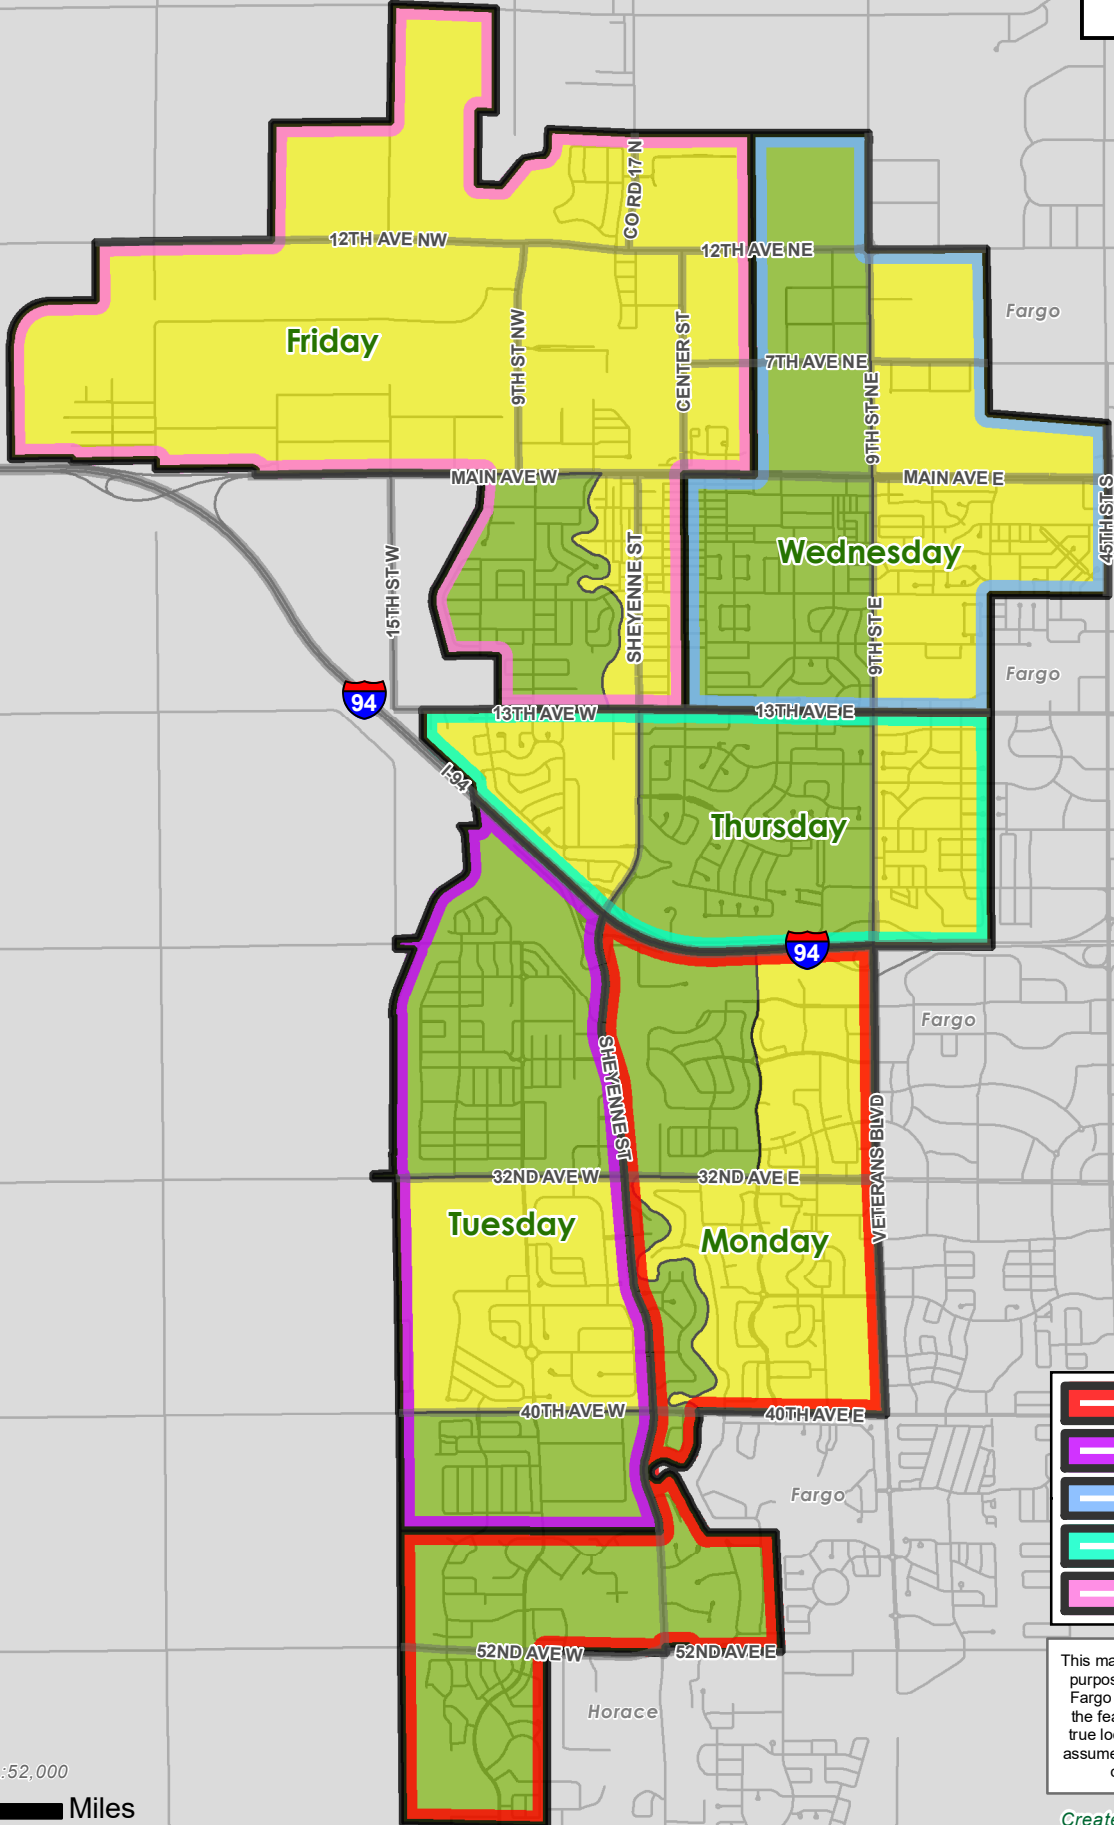

N

2022 SANITATION & RECYCLING DAILY COLLECTION ZONES

- Monday
- Tuesday
- Wednesday
- Thursday
- Friday

This map is intended for reference purposes only. The City of West Fargo does not make claim that the features depicted represent true locations; therefore the City assumes no liability for any errors or omissions herein.

Created By: West Fargo GIS
gis@westfargond.gov

2022 Garbage and Recycling Holiday Schedule Changes

JANUARY							JULY						
SUN	MON	TUE	WED	THU	FRI	SAT	SUN	MON	TUE	WED	THU	FRI	SAT
						1						1	2
2	3	4	5	6	7	8	3	4	5	6	7	8	9
9	10	11	12	13	14	15	10	11	12	13	14	15	16
16	17	18	19	20	21	22	17	18	19	20	21	22	23
23	24	25	26	27	28	29	24	25	26	27	28	29	30
30	31						31						

FEBRUARY							AUGUST						
SUN	MON	TUE	WED	THU	FRI	SAT	SUN	MON	TUE	WED	THU	FRI	SAT
		1	2	3	4	5		1	2	3	4	5	6
6	7	8	9	10	11	12	7	8	9	10	11	12	13
13	14	15	16	17	18	19	14	15	16	17	18	19	20
20	21	22	23	24	25	26	21	22	23	24	25	26	27
27	28						28	29	30	31			

APRIL							OCTOBER						
SUN	MON	TUE	WED	THU	FRI	SAT	SUN	MON	TUE	WED	THU	FRI	SAT
					1	2							1
3	4	5	6	7	8	9	2	3	4	5	6	7	8
10	11	12	13	14	15	16	9	10	11	12	13	14	15
17	18	19	20	21	22	23	16	17	18	19	20	21	22
24	25	26	27	28	29	30	23	24	25	26	27	28	29
							30	31					